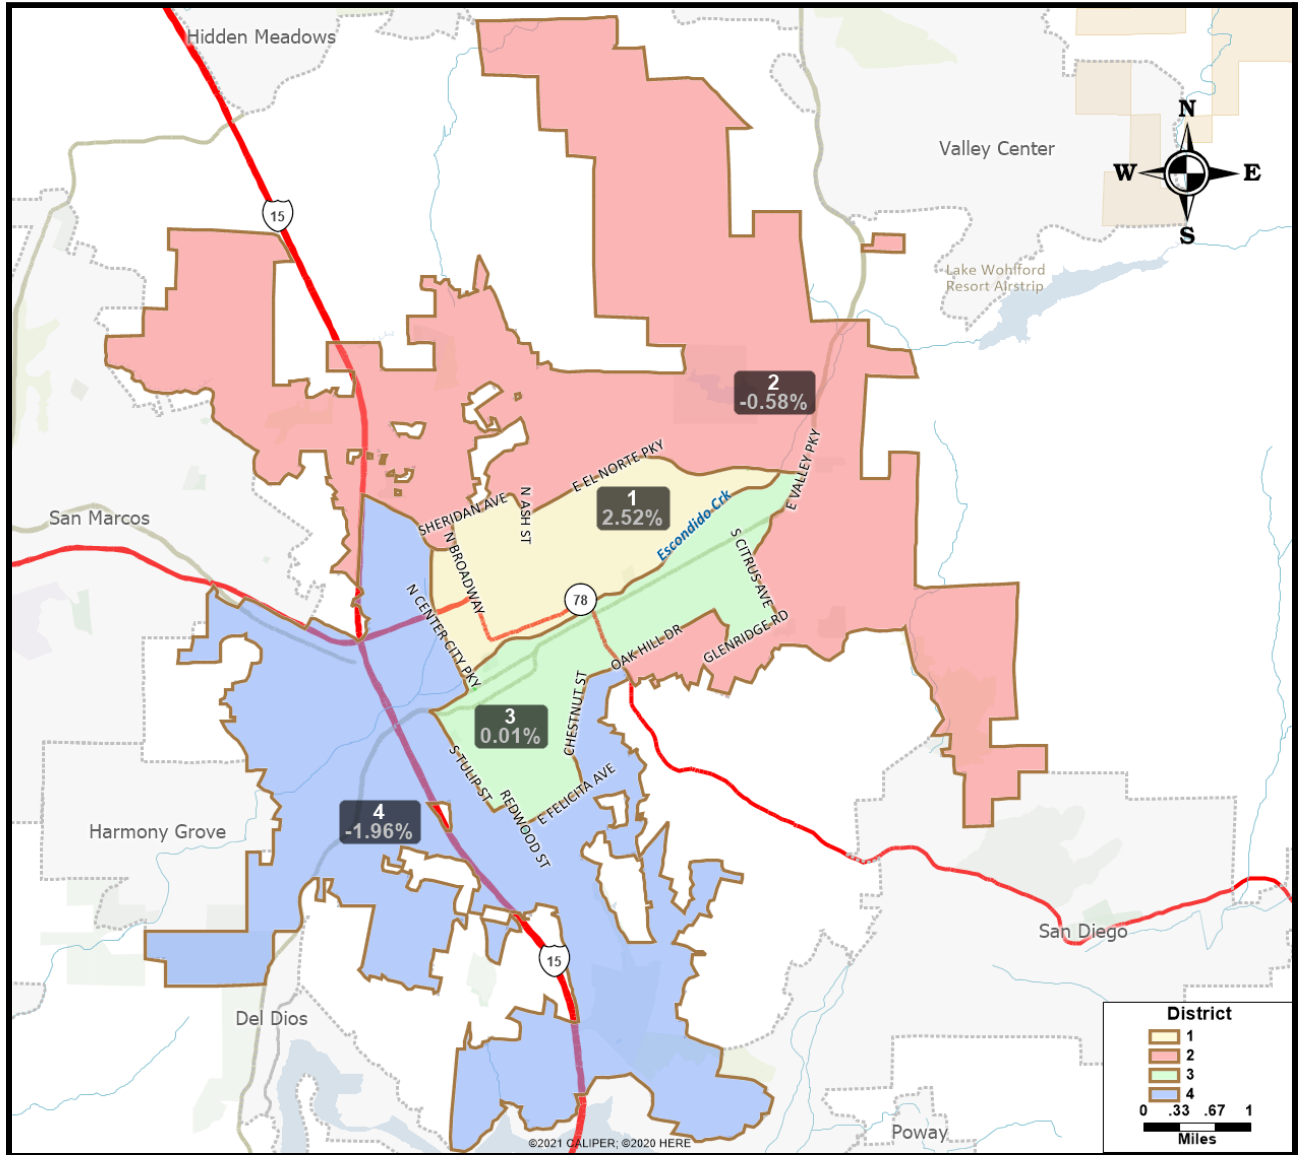

Escondido Independent Redistricting Commission
January 24, 2022 Meeting
Visualization 2C

District	Population	Deviation	% Deviation	CVAP	% Black CVAP	% Asian CVAP	% Latino CVAP	% White CVAP
1	38833	954	2.52%	20301	3.22%	7.28%	53.12%	34.22%
2	37661	-218	-0.58%	25462	2.55%	11.81%	23.50%	58.41%
3	37884	5	0.01%	20003	4.21%	5.21%	46.78%	40.58%
4	37138	-741	-1.96%	25243	3.55%	10.11%	23.33%	60.53%

*CVAP = Citizen Voting Age Population

Please note this is an initial visualization for the purpose of soliciting feedback. This is not an official or finalized map. For more information or to provide comment, please visit:

<https://www.escondido.org/independent-redistricting>