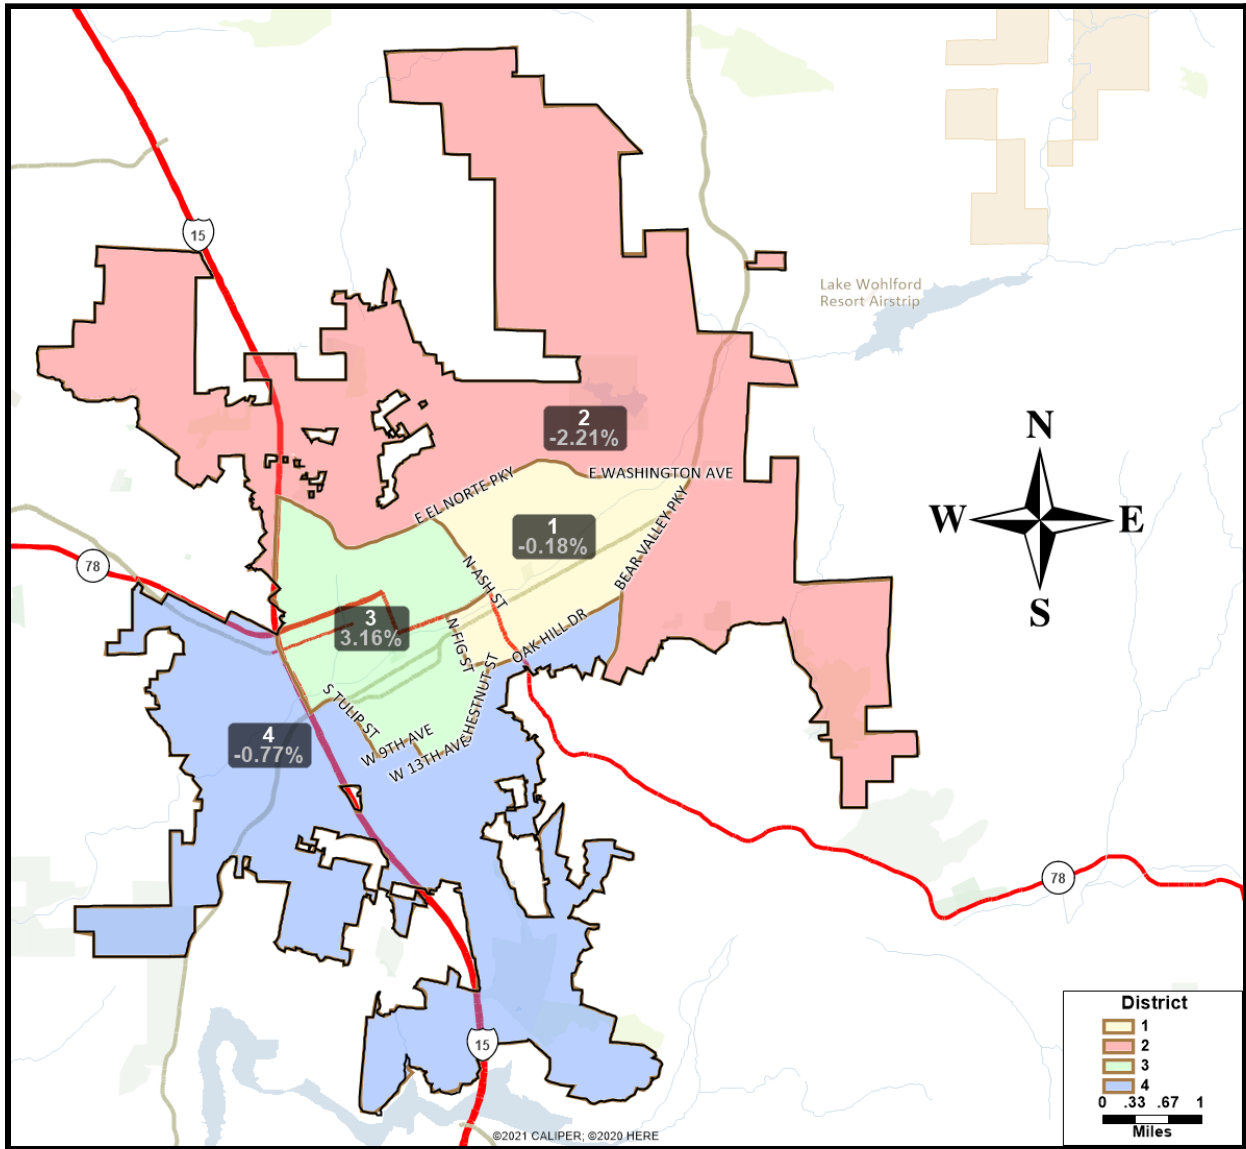

Escondido Independent Redistricting Commission
January 13, 2022 Meeting Visualization (Updated 01/18/22)

District	Population	Deviation	% Deviation	CVAP	% Black CVAP	% Asian CVAP	% Latino CVAP	% White CVAP
1	37811	-68	-0.18%	21158	4.03%	5.56%	50.13%	37.49%
2	37040	-839	-2.21%	25121	2.51%	11.89%	24.31%	57.42%
3	39076	1197	3.16%	19951	4.31%	8.18%	43.06%	42.72%
4	37589	-290	-0.77%	24779	2.81%	9.22%	27.08%	57.86%

*CVAP = Citizen Voting Age Population

Please note this is an initial visualization for the purpose of soliciting feedback. This is not an official or finalized map. For more information or to provide comment, please visit:

<https://www.escondido.org/independent-redistricting>