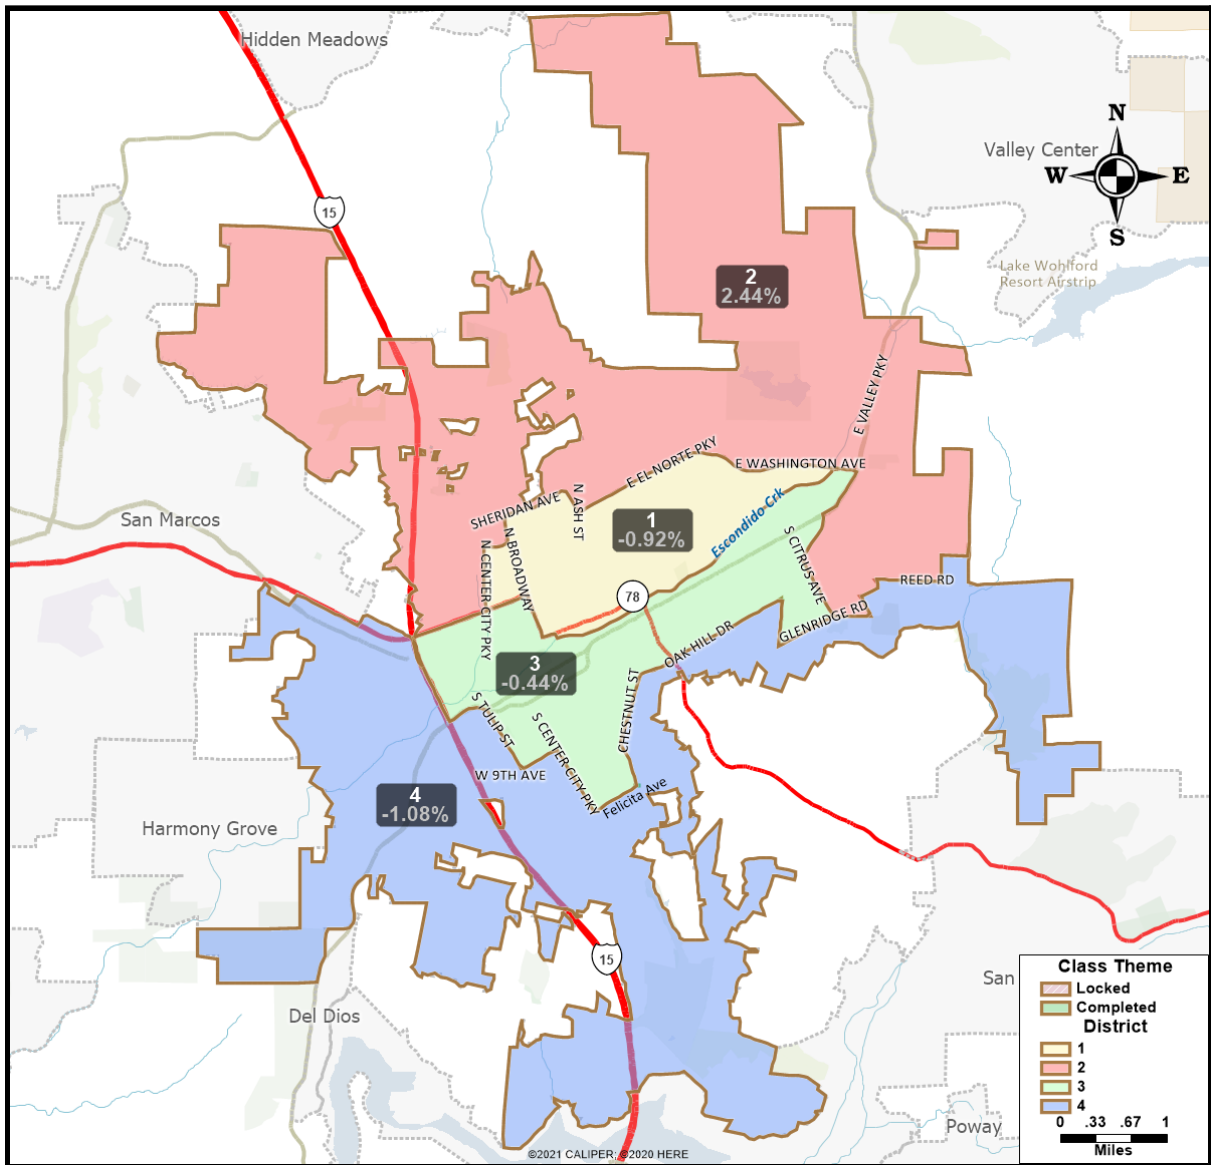

**Escondido Independent Redistricting Commission  
January 24, 2022 Meeting  
Visualization 2A**

District	Population	Deviation	% Deviation	CVAP	% Black CVAP	% Asian CVAP	% Latino CVAP	% White CVAP
1	37531	-348	-0.92%	19736	3.05%	7.41%	54.02%	32.65%
2	38802	923	2.44%	26261	3.07%	12.23%	23.68%	57.96%
3	37712	-167	-0.44%	19964	4.74%	4.94%	45.15%	42.83%
4	37471	-408	-1.08%	25048	2.73%	9.65%	24.43%	59.89%

\*CVAP = Citizen Voting Age Population

Please note this is an initial visualization for the purpose of soliciting feedback. This is not an official or finalized map. For more information or to provide comment, please visit:

<https://www.escondido.org/independent-redistricting>